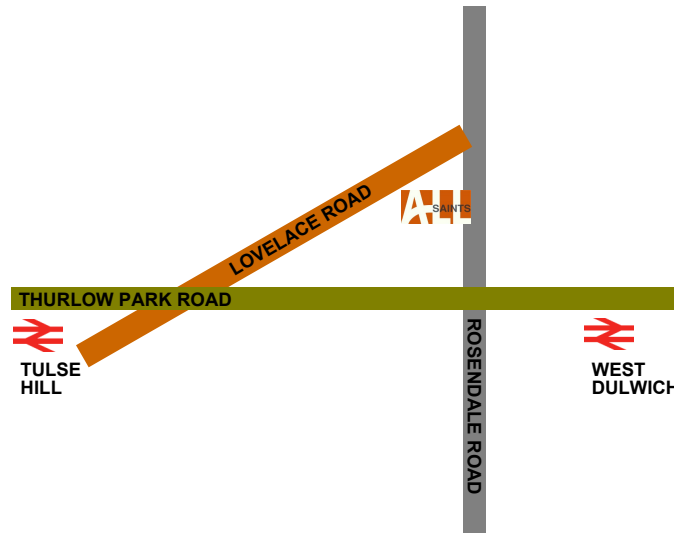

Organ Recitals at All Saints

FREE with retiring collection
in aid of Timothy Penrose Organ Scholarship
Sunday 18 September at 7.30pm
Awaiting further dates

Travel & Access

Find your quickest route at tfl.gov.uk/plan-a-journey
Free parking on surrounding roads
Disabled parking on Lovelace Road (2 bays)
Step-free access from Lovelace Road
Accessible bathrooms on Ground Floor & Crypt